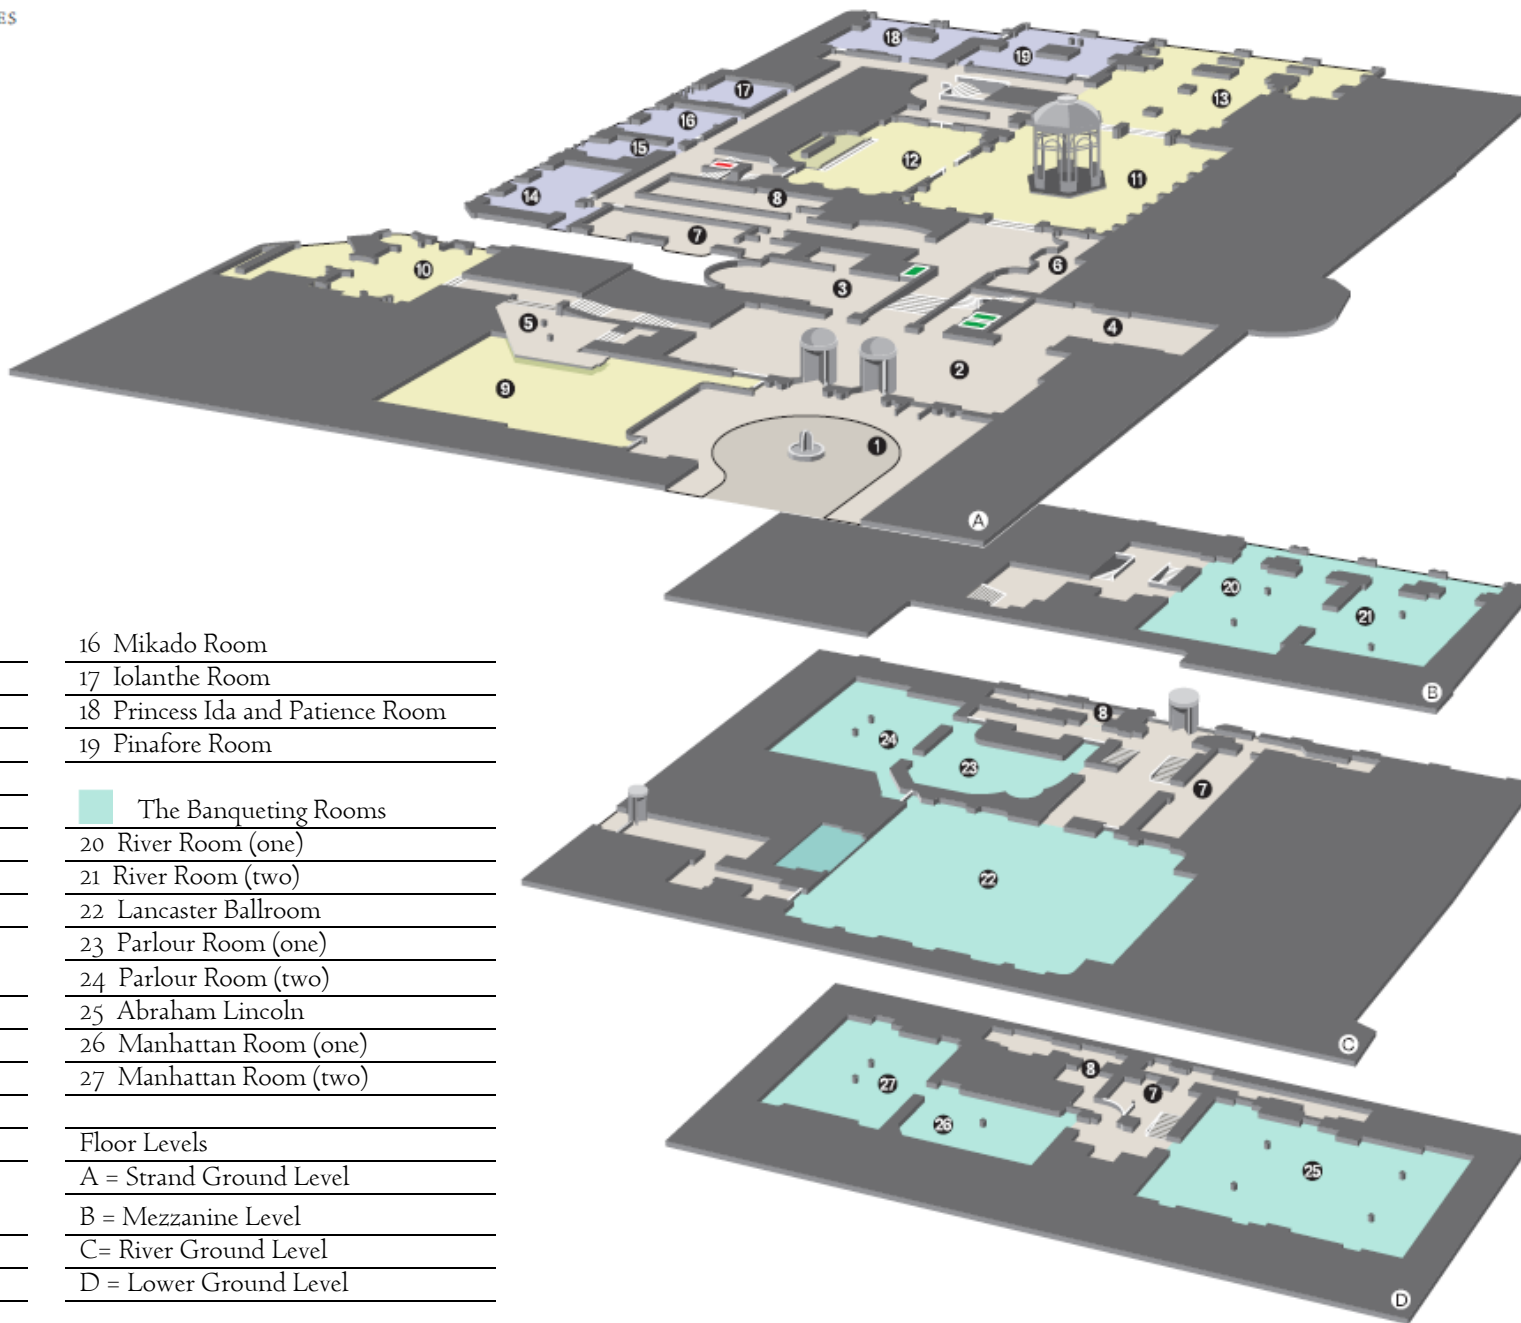

CONFIGURATION AND ENTRANCES

|   |
|---|
| <span style="display:inline-block; width:15px; height:15px; background-color:tan; border:1px solid black;"></span> <b>Public Areas</b>            |
| 1 Savoy Court   |
| 2 Front Hall  |
| 3 Reading Room  |
| 4 Boodles   |
| 5 Savoy Museum  |
| 6 Savoy Tea   |
| 7 Ladies washrooms  |
| 8 Gents washrooms   |
| <span style="display:inline-block; width:15px; height:15px; background-color:yellow; border:1px solid black;"></span> <b>Dining and Bars</b>      |
| 9 Savoy Grill   |
| 10 American Bar   |
| 11 Thames Foyer   |
| 12 Beaufort Bar   |
| 13 River Restaurant   |
| <span style="display:inline-block; width:15px; height:15px; background-color:lightblue; border:1px solid black;"></span> <b>The Private Rooms</b> |
| 14 Gondoliers Room  |
| 15 Sorcerer Room  |

|   |
|---|
| 16 Mikado Room  |
| 17 Iolanthe Room  |
| 18 Princess Ida and Patience Room   |
| 19 Pinafore Room  |
| <span style="display:inline-block; width:15px; height:15px; background-color:teal; border:1px solid black;"></span> <b>The Banqueting Rooms</b> |
| 20 River Room (one)   |
| 21 River Room (two)   |
| 22 Lancaster Ballroom   |
| 23 Parlour Room (one)   |
| 24 Parlour Room (two)   |
| 25 Abraham Lincoln  |
| 26 Manhattan Room (one)   |
| 27 Manhattan Room (two)   |
| <b>Floor Levels</b>   |
| A = Strand Ground Level   |
| B = Mezzanine Level   |
| C = River Ground Level  |
| D = Lower Ground Level  |